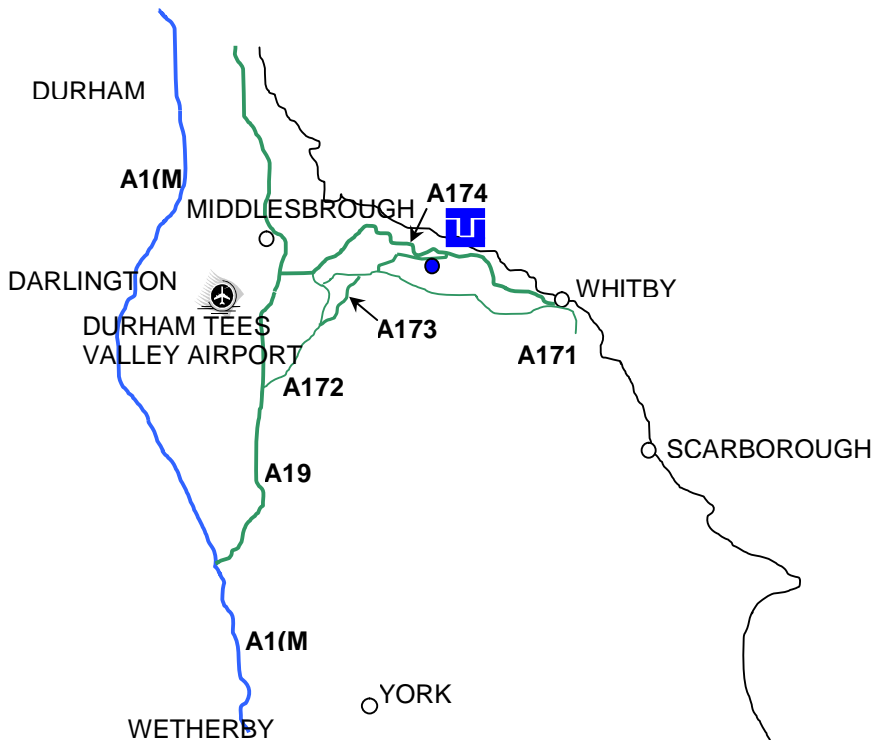

TEES COMPONENTS LIMITED

NORTH SKELTON, SALT BURN-BY-THE-SEA TS12 2AP
TEL: +44 (0)1287 650621, FAX +44 (0)1287 652642
Email: sales@teescomponents.co.uk

LOCATION INFORMATION

Nearest railway station:
Saltburn (2 miles)

Nearest motorway junction:
A1(M) junction 60 (23 miles)

Nearest airport:
Durham Tees Valley (19 miles)

Postcode: TS12 2AP

From the North, take the A174 east from the A66 or A19. Continue over the roundabouts, past Skelton and the Industrial Estate, then turn right at the roundabout signed 'North Skelton'. Follow the road under two bridges and into North Skelton. Turn up Bolckow Street (left-hand turning) and Tees Components is situated at the top of the road.

From the South, take the A172 (Stokesley) exit from the A19, then the A173 through Great Ayton to the A171 (Guisborough) road. Turn left at the roundabout for the A173 to Skelton. Continue to Skelton and drive through the High Street, and down the bank into North Skelton. Turn up Bolckow Street (right-hand turning) and Tees Components is situated at the top of the road.